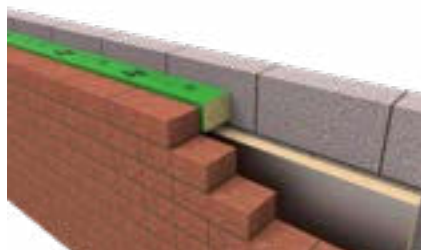

Cavity Stop Socks

ARC Cavity Stop Socks (no flange)

Polythene encapsulated rockfibre cavity fire barrier. Suitable for masonry construction.

Lead Time: 3-5 working days

Carriage Paid Quantity: 1 full pallet